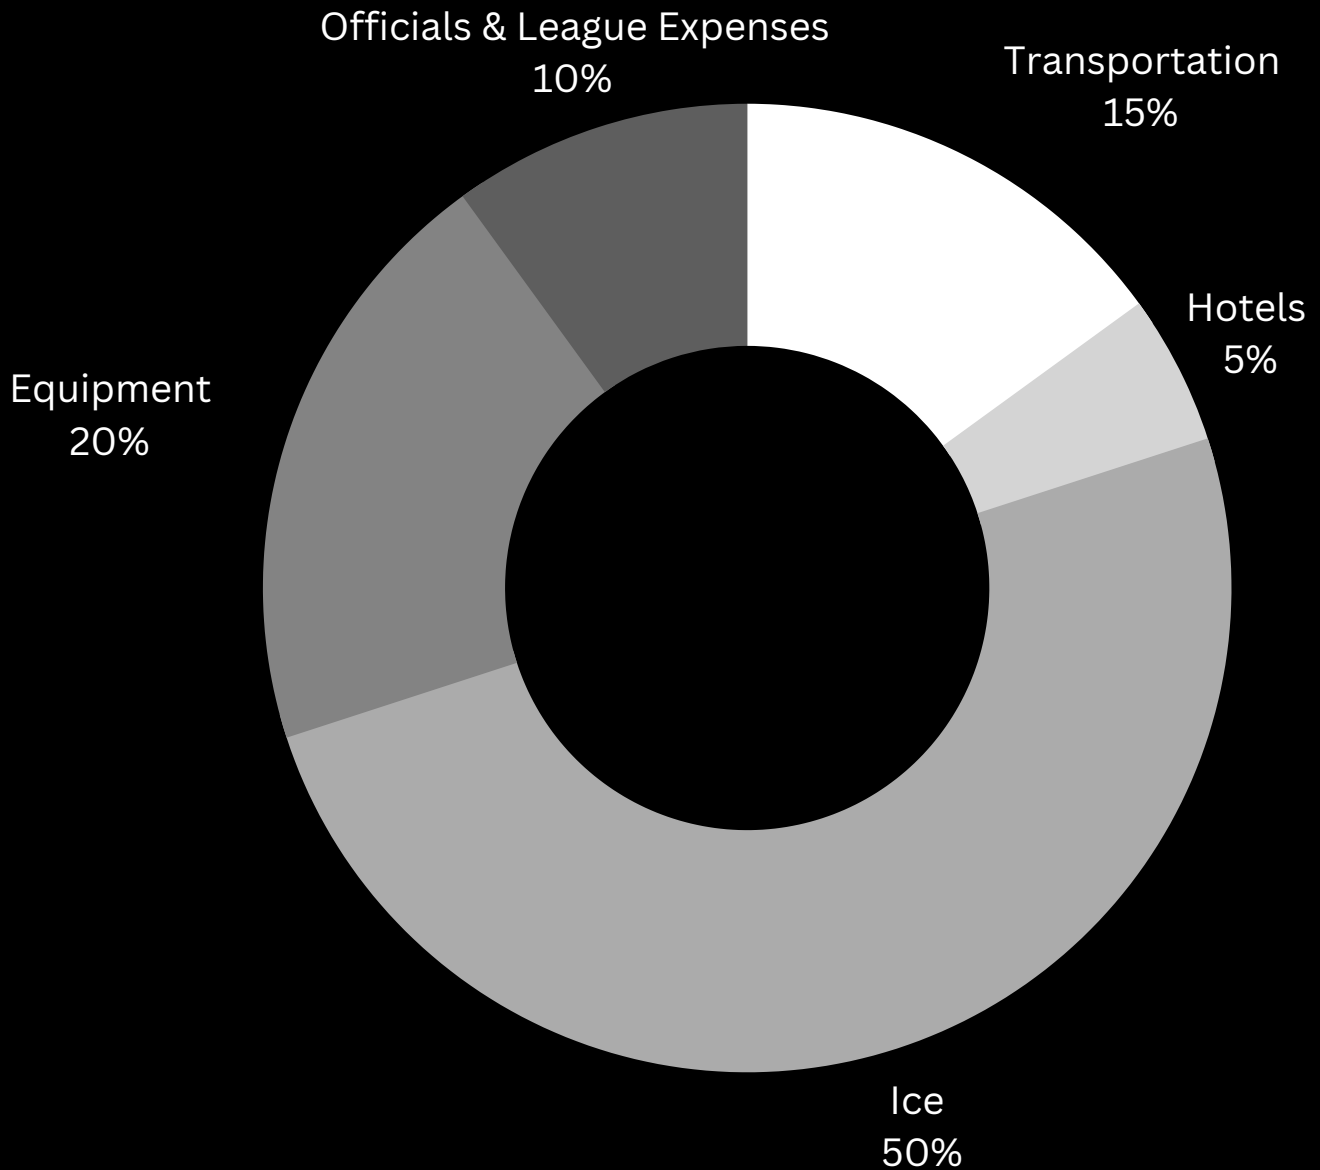

COSTS

This is a breakdown of our estimated costs, however additional expenses are accrued throughout the season